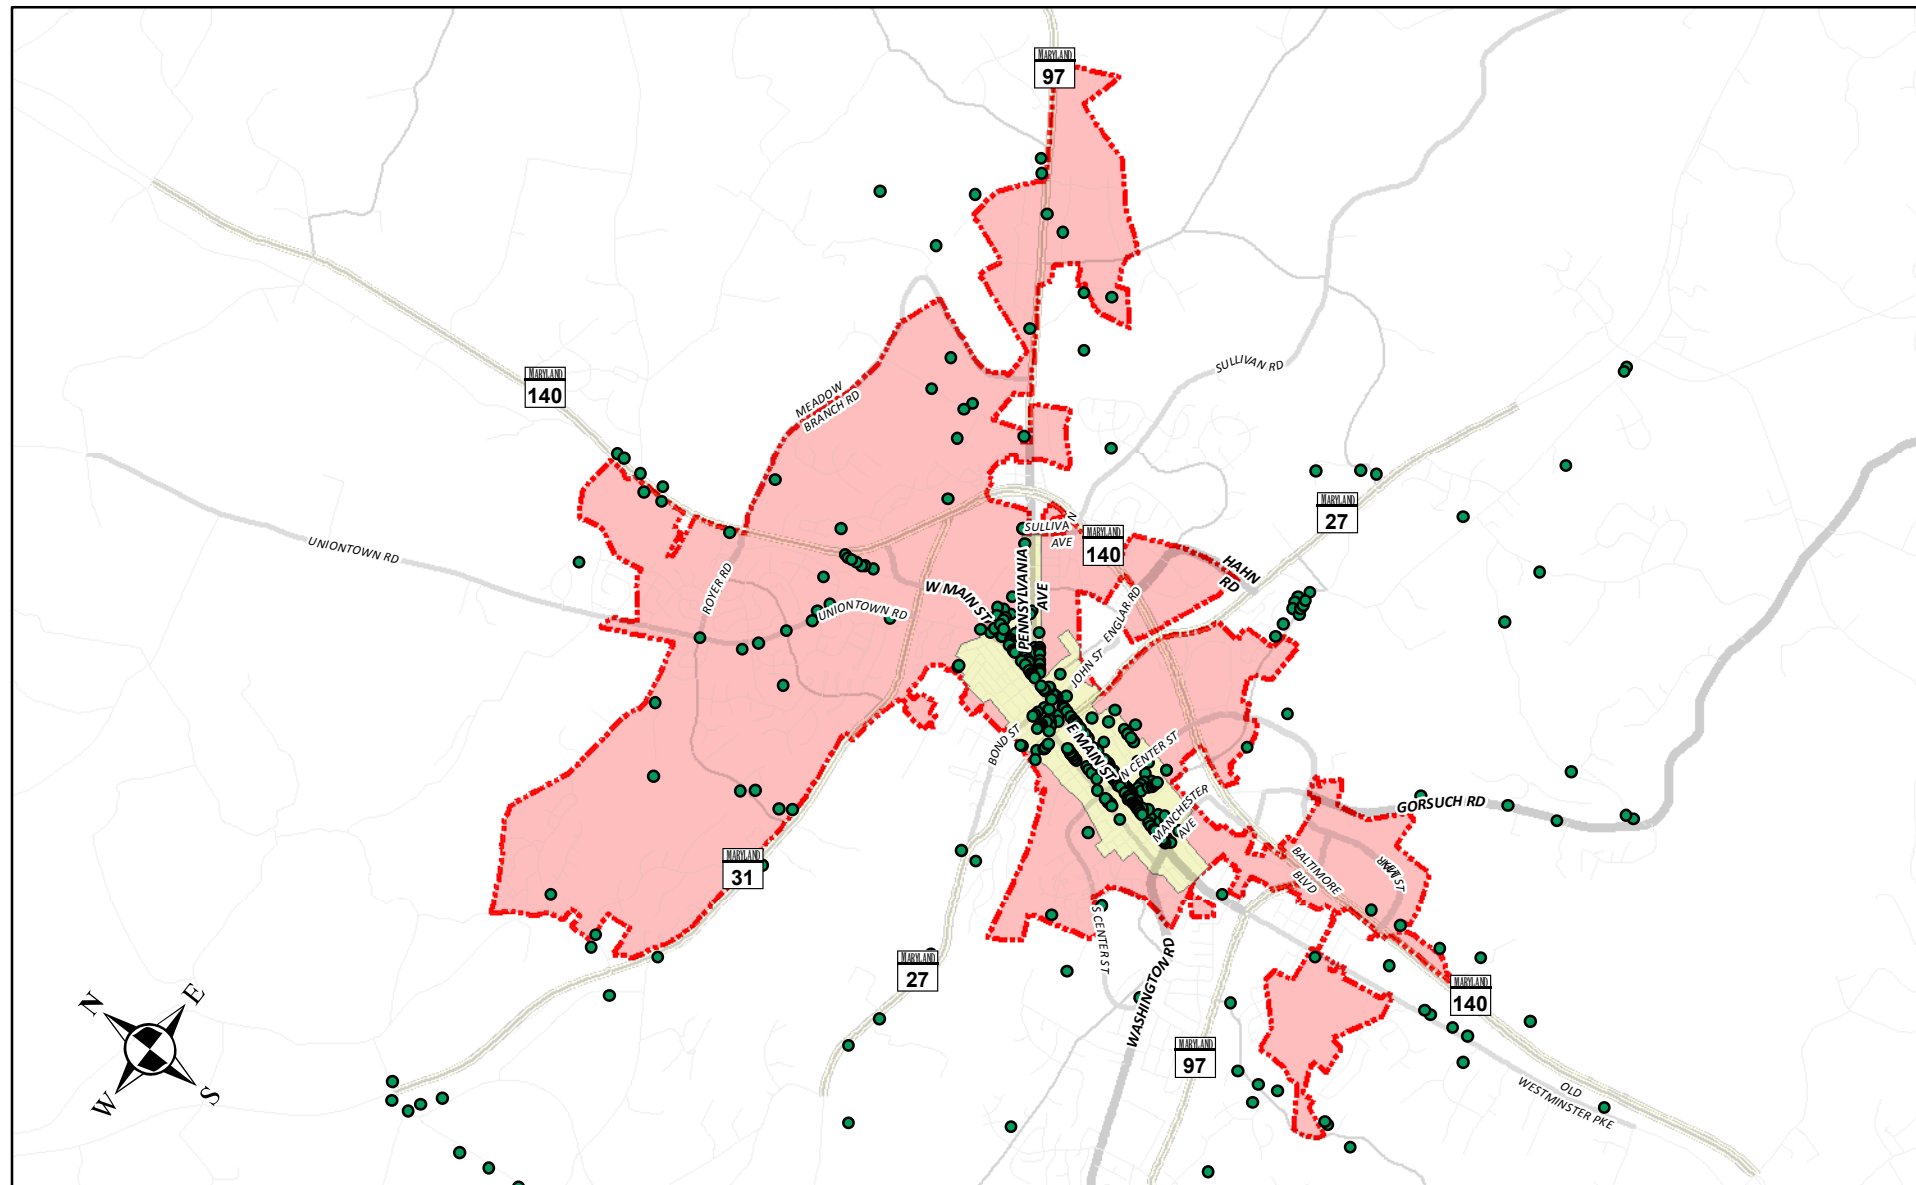

Westminster Historic Districts and Sites

Legend

- Historic District
- Historic Sites
- City Boundary

The Historic Sites shown on this map are those identified and recorded in the Maryland Historical Trust site inventory.

Map Not to Scale