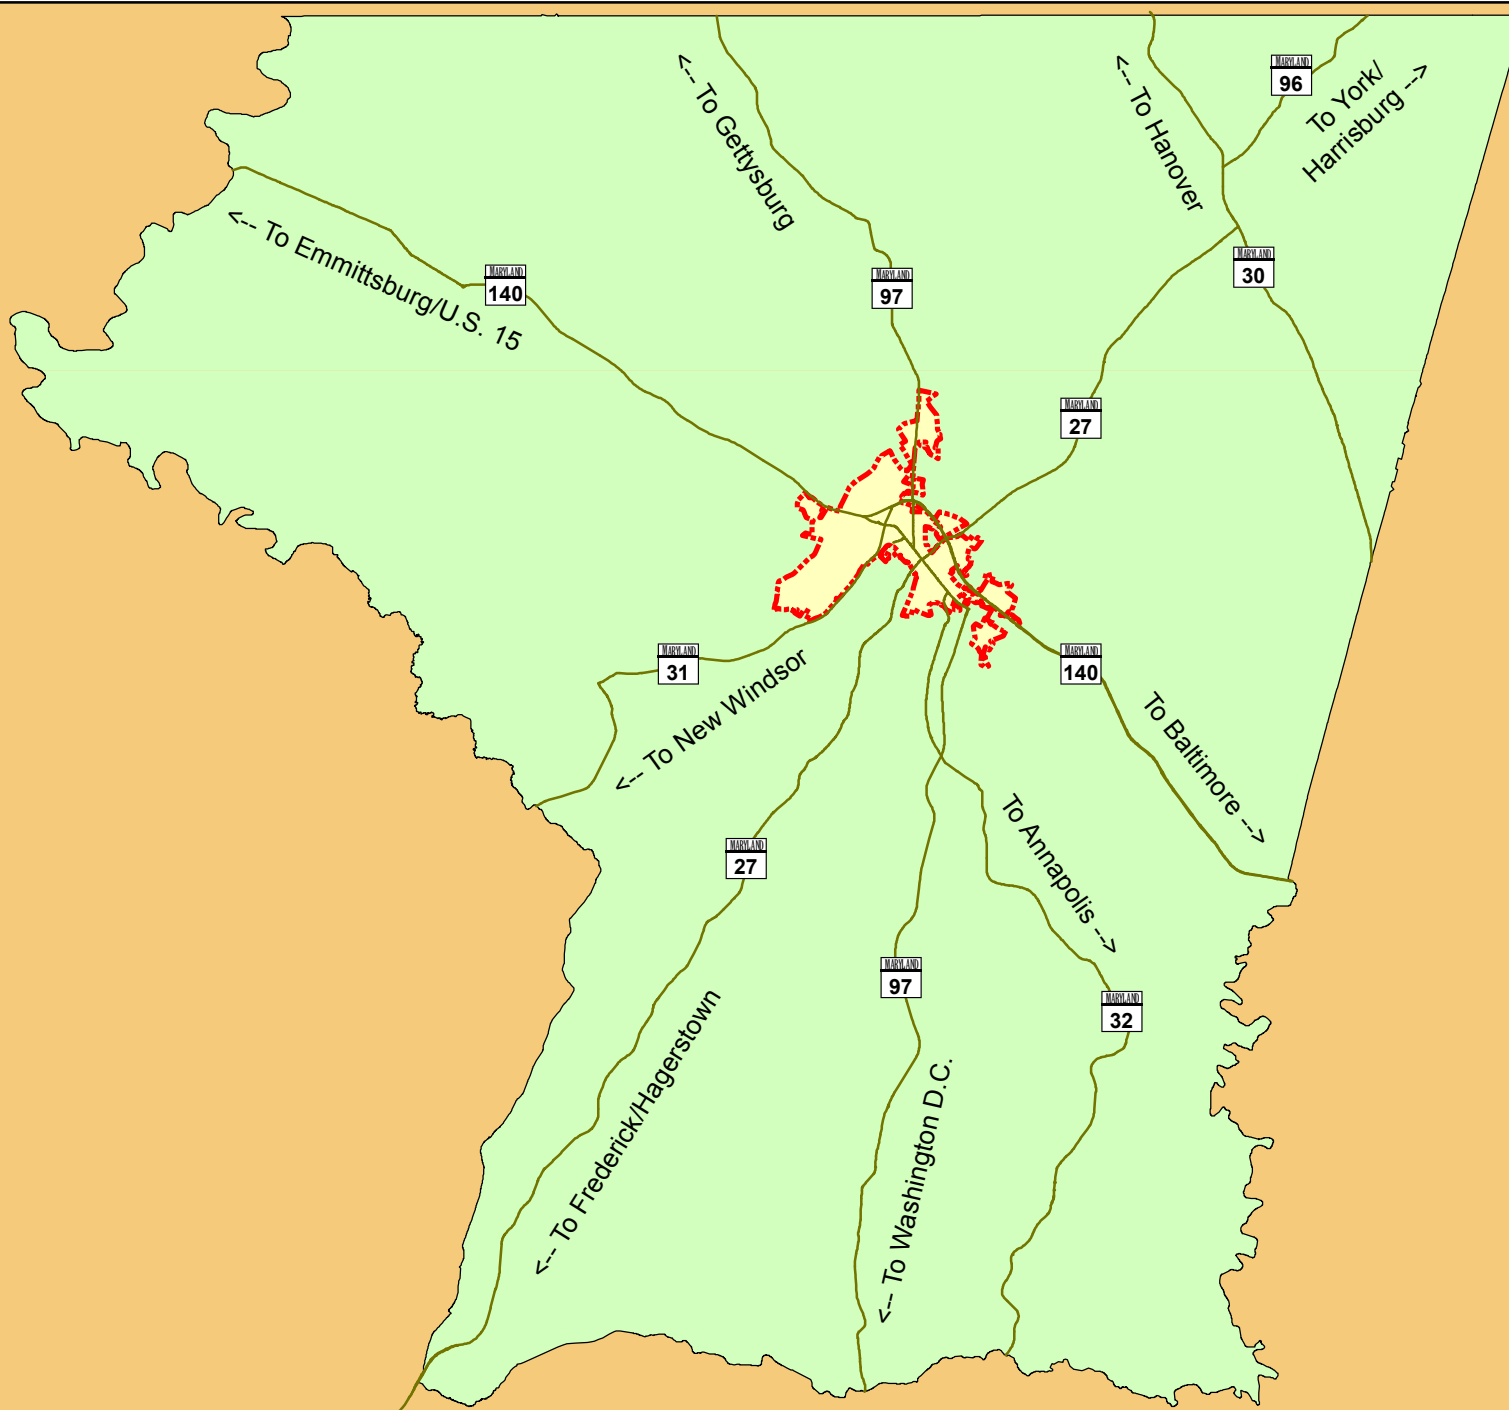

Westminster Major Road Systems

Legend

-  Westminster City Boundary
-  Carroll County

Map Not to Scale